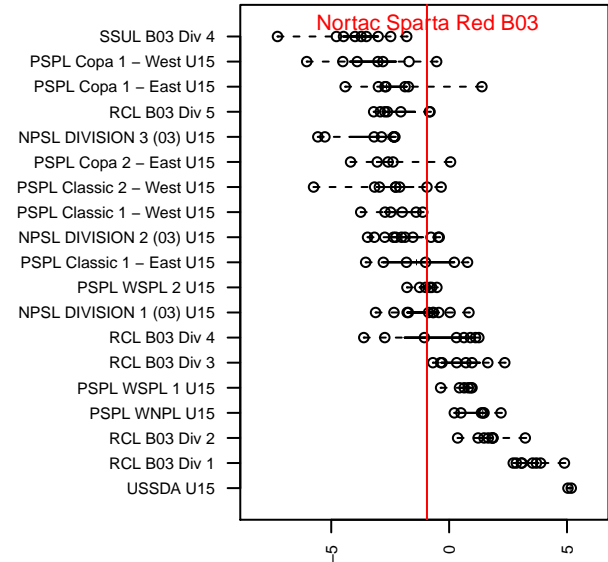

**attack and defense rating
relative to others at age
and all opponents in last 13 months**