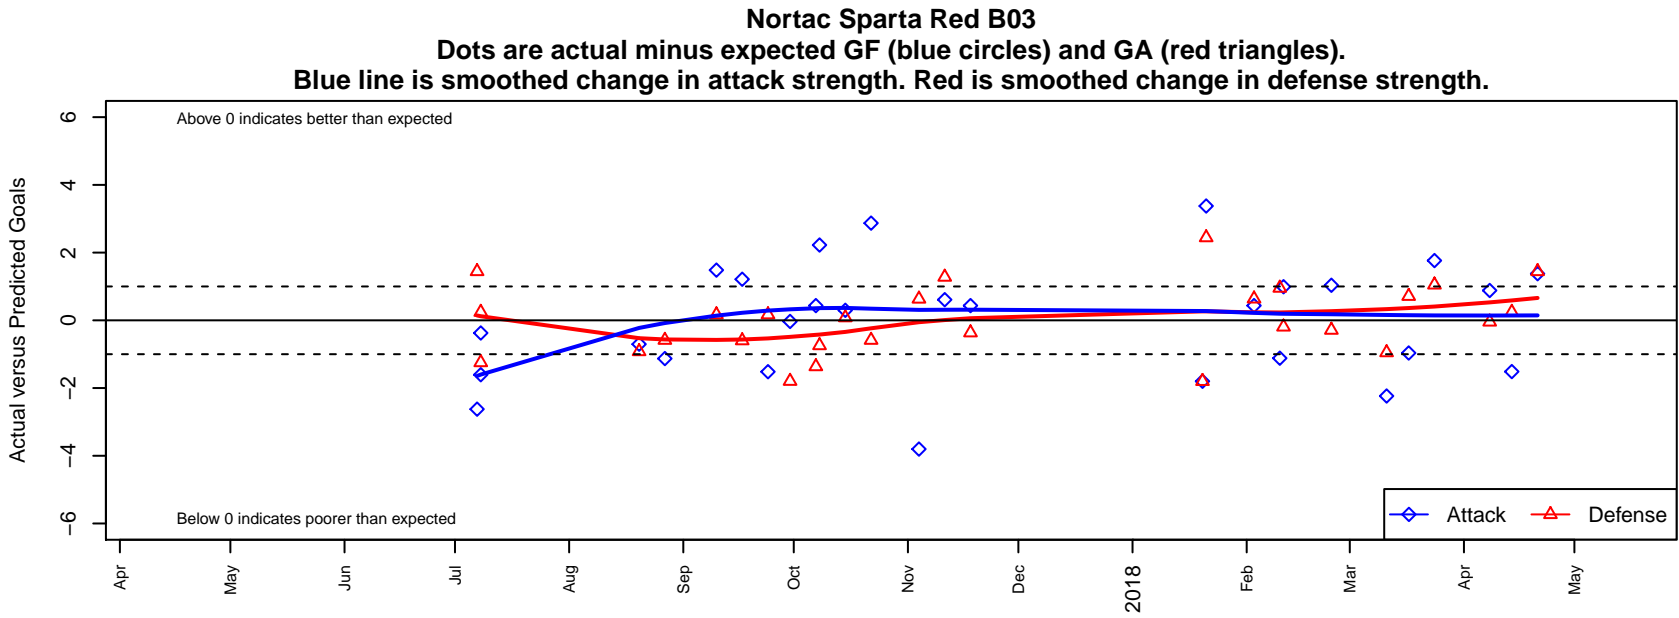

Nortac Sparta Red B03

FC Tacoma
 Tacoma, WA
 B03 total strength=1195
 attack=5.75 defense=2.7
 fall league = PSPL Classic 2 – West U15
 spr league = Spr PSPL – '03 Classic 1 – West I

alt names used:
 Nortac Sparta B03 Red
 NORTAC SPARTA B03 Red
 NORTAC SPARTA B03 RED (WA)
 NORTAC SPARTA B03 Red
 NORTAC Sparta B03 Red

Venues played:
 2017 Seattle Cup BU15 Silver
 2017 PSPL Classic 2 – West U15
 2017 WA Cup Bronze U15
 2017 PSPL Win HS Classic 1 – West U15
 2017 Spr PSPL – '03 Classic 1 – West U15

**attack and defense variance (black dot)
relative to other teams
and top 10 in region**